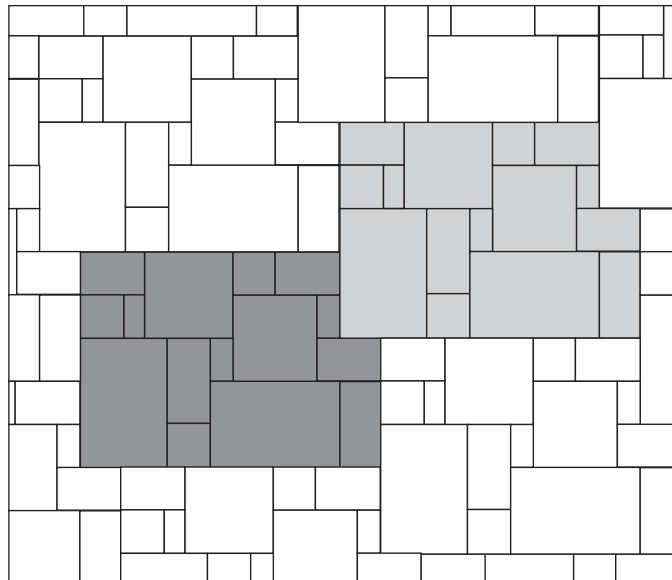

Chateau (Bundled)

4x8

8x8

8x12

Chateau XL* (Bundled)

8x16

16x16

16x24

AVAILABLE COLORS

Coastal Tan

Fieldstone

Granite

Mesquite

Mtn. Ridge

CHATEAU PATTERN LAYOUTS

This pallet includes: 240 pieces of 4x8, 8x8 and 8x12

Chateau Pattern A

Chateau Pattern B

CHATEAU COMBO LAYOUT: REGULAR & XL

This pallet includes: 4x8, 8x8, 8x12, 8x16, 16x16 and 16x24

Chateau & Chateau XL Pattern