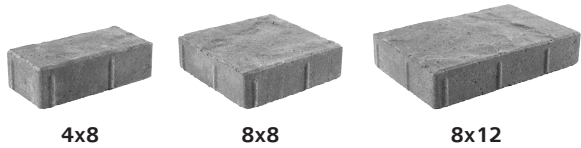

60MM PAVERS

CHATEAU™ & CHATEAU XL™

Chateau combines the slate-texture look of natural bluestone with the ease of installation that interlocking pavers offer. Install as a stand-alone three-piece system or combine with the larger Chateau XL units to create a six-piece paving system.

Chateau (Bundled)

4x8

8x8

8x12

Chateau XL* (Bundled)

8x16

16x16

16x24

DIMENSIONS

Product		Width (in.)	Length (in.)	Height (in.)	Thickness (mm)	Pieces/ Sq. Ft.	Unit Wgt. (lbs.)	Sq. Ft./ Pallet	Pieces/ Pallet	Pallet Wgt. (lbs.)
Chateau Bundled	4x8	4	8	2 3/8	60	2.33	6	103	80	2,881
	8x8	8	8	2 3/8			12		80	
	8x12	8	12	2 3/8			18		80	
Chateau XL Bundled	8x16	8	16	2 3/8	60	0.58	24	103	20	2,881
	16x16	16	16	2 3/8			48		20	
	16x24	16	24	2 3/8			72		20	