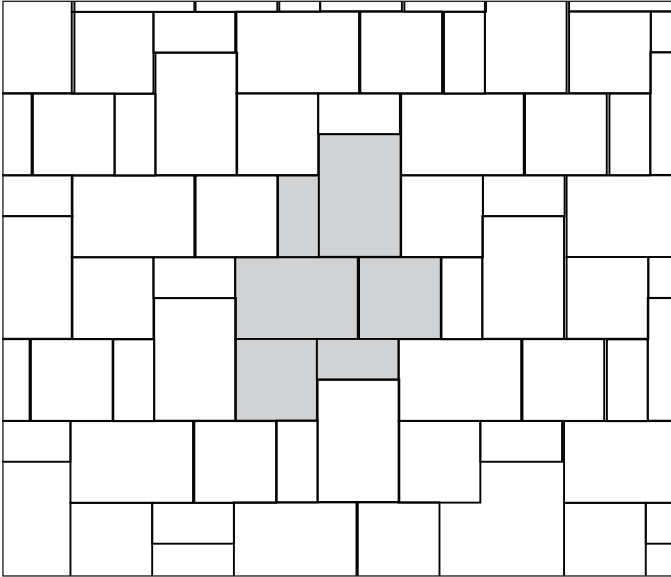

60MM PAVERS

CHATEAU™ & CHATEAU XL™

Chateau combines the slate-texture look of natural bluestone with the ease of installation that interlocking pavers offer. Install as a stand-alone three-piece system or combine with the larger Chateau XL units to create a six-piece paving system.

Chateau (Bundled)

4x8

8x8

8x12

Chateau XL* (Bundled)

8x16

16x16

16x24

AVAILABLE COLORS

Coastal Tan

Fieldstone

Granite

Mesquite

Mtn. Ridge

CHATEAU PATTERN LAYOUTS

This pallet includes: 240 pieces of 4x8, 8x8 and 8x12

Chateau Pattern A

Chateau Pattern B

CHATEAU COMBO LAYOUT: REGULAR & XL

This pallet includes: 4x8, 8x8, 8x12, 8x16, 16x16 and 16x24

Chateau & Chateau XL Pattern