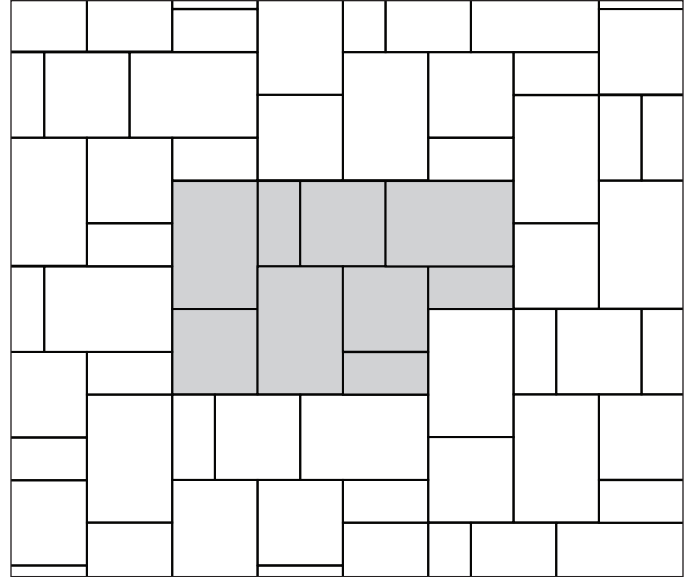

60MM PAVERS

CHATEAU™ & CHATEAU XL™

Chateau combines the slate-texture look of natural bluestone with the ease of installation that interlocking pavers offer. Install as a stand-alone three-piece system or combine with the larger Chateau XL units to create a six-piece paving system.

Chateau (Bundled)

4x8

8x8

8x12

Chateau XL* (Bundled)

8x16

16x16

16x24

AVAILABLE COLORS

Coastal Tan

Fieldstone

Granite

Mesquite

Mtn. Ridge

CHATEAU PATTERN LAYOUTS

This pallet includes: 240 pieces of 4x8, 8x8 and 8x12

Chateau Pattern A

Chateau Pattern B

CHATEAU COMBO LAYOUT: REGULAR & XL

This pallet includes: 4x8, 8x8, 8x12, 8x16, 16x16 and 16x24

Chateau & Chateau XL Pattern